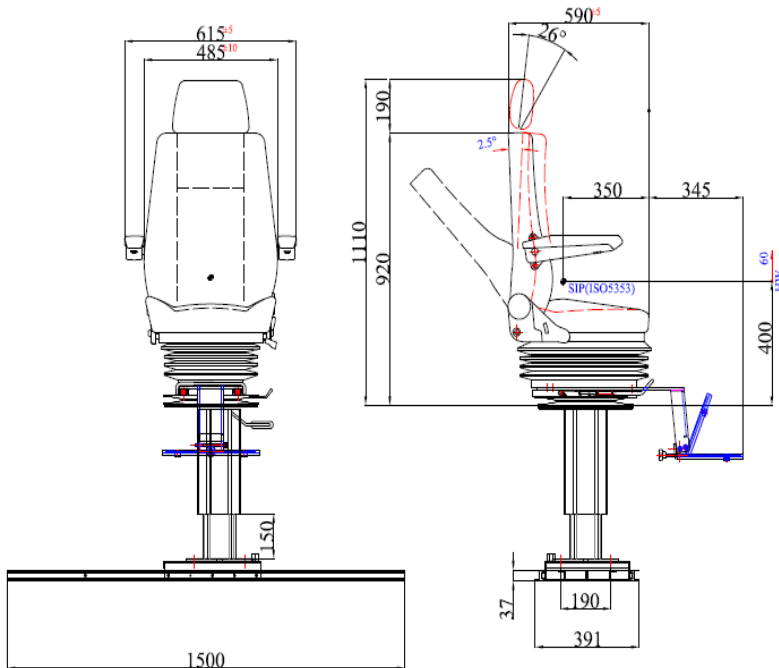

## Marine Captain Seats

Technical Specification	Suspension	N/A
	Height adjustment - Seat	60 mm
	Height adjustment - Pedestal	135 mm
	Slide Travel	190 mm
	Lumbar adjustment	Δ
	Adjustable armrests	Δ
	Adjustable headrest	Δ
	Backrest adjustment	▲
	Vinly trim	▲
	Cloth trim	Δ
	Genuine leather trim	Δ
	Document pouch	Δ
	Foot rest	Δ
	Turn table	Δ
Pedestal	Δ	
Standart connection with pedestal	190 x 190 mm	
Standart connection with turn table without pedestal	216-230x302/280x302 /328x250/328x302	

- ▲ Standart
- Δ Optional
- N/A Not Available

**Seat Weight** 50 kg  
**Pedestal Weight** 20 kg  
**Rail Weight(1500mm)** 28 kg